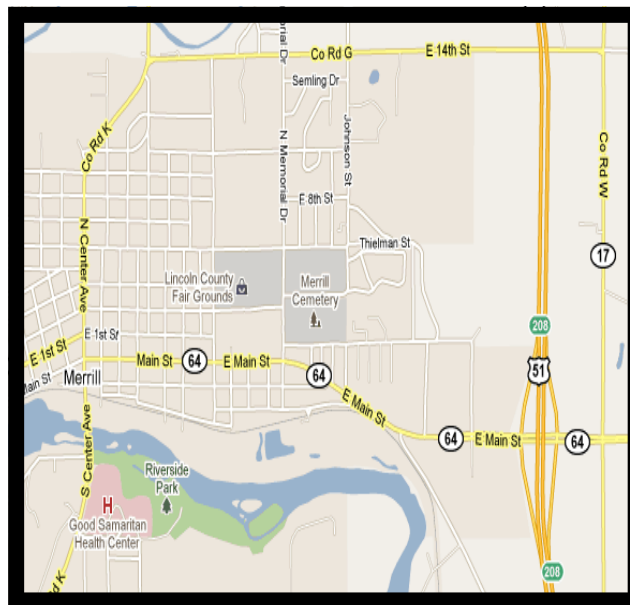

Large Granite monuments always welcome

Section Map of Cemetery

St. Francis Xavier Catholic Cemetery

Est. 1885

Cemetery Location in Merrill, WI

Veterans Memorial Area

Contact Information:

St. Francis Xavier Congregation
1708 E. 10th Street
Merrill, WI 54452
(715) 536-2803
Fr. Michael McLain, Parochial Administrator
John Hanson, Sexton
www.stfrancismerrill.org

St. Francis Cemetery

Services Offered

Adult Burial, child burial, and baby burials

FAMILY LOTS AVAILABLE

- ✦ Located one block north of Hwy 64 on Memorial Drive in the city of Merrill, WI
- ✦ St. Francis Cemetery is a 20 acre property owned by St. Francis Xavier Parish with maintenance of the grounds included with every lot
- ✦ Established in 1885 with over 4000 funerals recorded
- ✦ Records of cemetery are Parish recorded with permanent documents on every lot and interment
- ✦ St. Francis Xavier Catholic Church is available for all funeral services
- ✦ Landscape of cemetery is wooded, well drained with newly planted Memorial trees each year