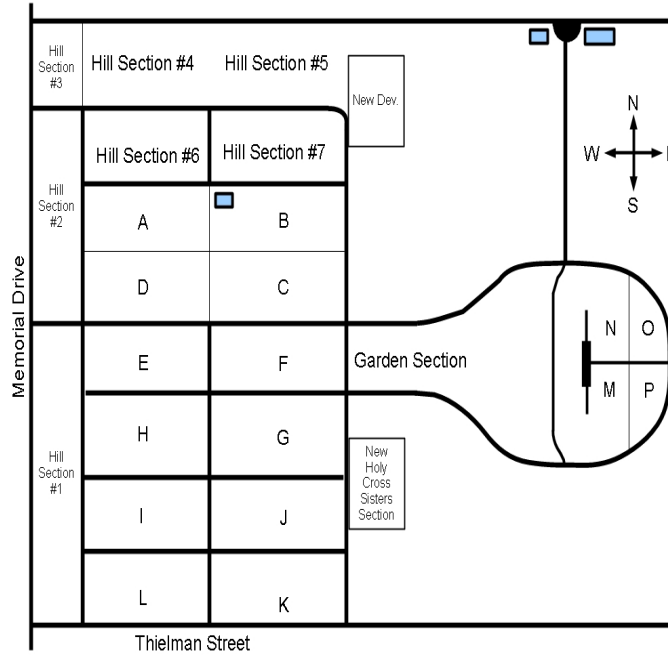

Large Granite monuments always welcome

Section Map of Cemetery

St. Francis Xavier Catholic Cemetery

Est. 1885

Cemetery Location in Merrill, WI

Veterans Memorial Area

Contact Information:

St. Francis Xavier Congregation
1708 E. 10th Street
Merrill, WI 54452
(715) 536-2803
Fr. Michael McLain, Parochial Administrator
John Hanson, Sexton
www.stfrancismerrill.org

St. Francis Cemetery

Services Offered

Adult Burial, child burial, and baby burials

FAMILY LOTS AVAILABLE

- ✦ Located one block north of Hwy 64 on Memorial Drive in the city of Merrill, WI
- ✦ St. Francis Cemetery is a 20 acre property owned by St. Francis Xavier Parish with maintenance of the grounds included with every lot
- ✦ Established in 1885 with over 4000 funerals recorded
- ✦ Records of cemetery are Parish recorded with permanent documents on every lot and interment
- ✦ St. Francis Xavier Catholic Church is available for all funeral services
- ✦ Landscape of cemetery is wooded, well drained with newly planted Memorial trees each year